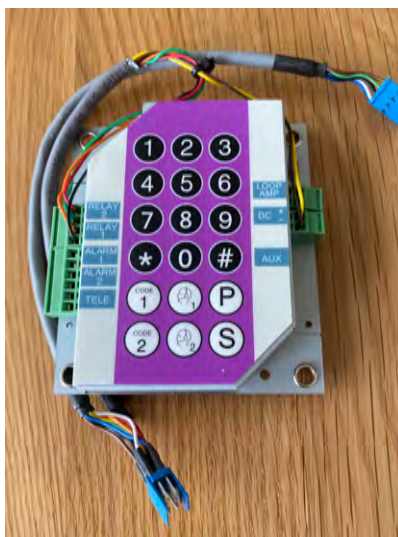

DUO RETROFIT KITS

DUO EASY TO FIT RETROFIT KITS

FOR KONE LIFTS

FOR SCHINDLER LIFTS

FOR OTIS LIFTS

JUST PLUG & PLAY

Safe Contractor Accredited