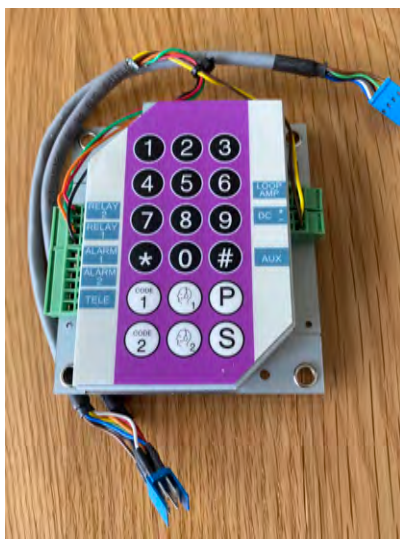

PRODUCT BRIEF

DUO EASY TO FIT RETROFIT KITS

FOR KONE LIFTS

FOR SCHINDLER LIFTS

FOR OTIS LIFTS

JUST PLUG & PLAY

Safe
Contractor
Accredited