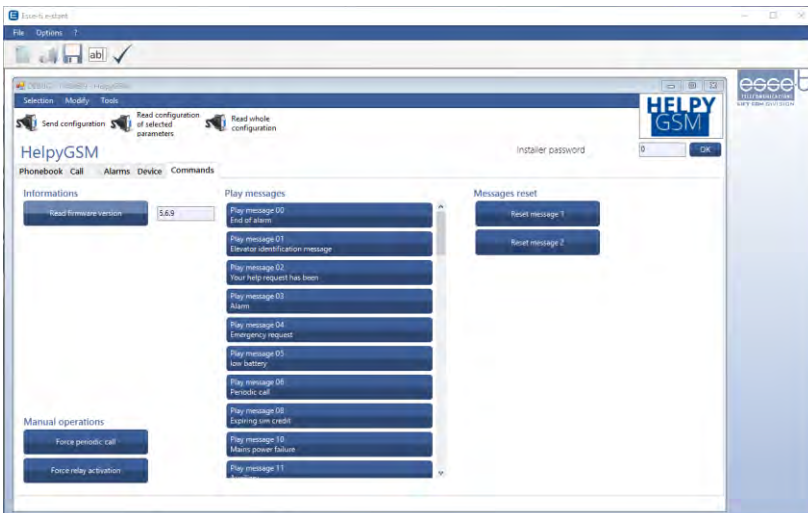

GSM Low-power Prot.

P100 protocol

SATELLITE COP
(LIFT)

SATELLITE CAR
(LIFT)

BASE STATION
(MACHINE ROOM)

SATELLITE KEY
(MACHINE ROOM)

SATELLITE PLUS
(TOC - PIT)

Helpy Air is the interference-free and mistake-proof solution suitable for any type of lift. Up to 9 satellites are supported using a single SIM

Mail: info@etluk.eu

HELPHYAIR
Go Safe Go Wireless

Innovating autodialer system for lifts, - completely wireless

- **BASE STATION:** autodialer + GSM gateway
- **Full wireless solution**, the fastest installation ever!
- **Self-powered system** or external adapter to AC sockets
- Enhanced self-diagnosis system with automatic report
- OTA firmware and voice prompts update
- Up to 9 satellites with a single base station

Use E-stant software to easily program the alarm system

Firmware Update

Scan the QR-code to send the configuration by SMS

Voice prompts playback

Use E-stant with other Esse-ti products