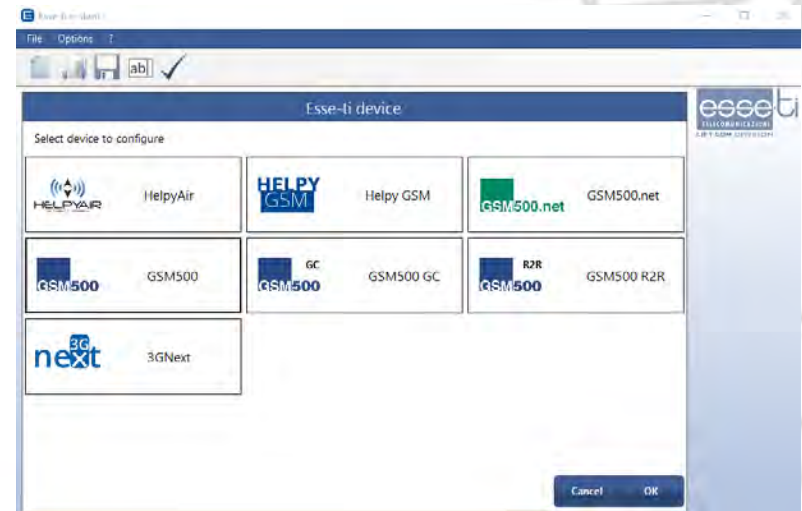

Mail: info@etluk.eu

HELPHYAIR
Go Safe Go Wireless

Innovating autodialer system for lifts, - completely wireless

- **BASE STATION:** autodialer + GSM gateway
- **Full wireless solution**, the fastest installation ever!
- **Self-powered system** or external adapter to AC sockets
- Enhanced self-diagnosis system with automatic report
- OTA firmware and voice prompts update
- Up to 9 satellites with a single base station

Use E-stant software to easily program the alarm system

Firmware Update

Scan the QR-code to send the configuration by SMS

Voice prompts playback

Use E-stant with other Esse-ti products