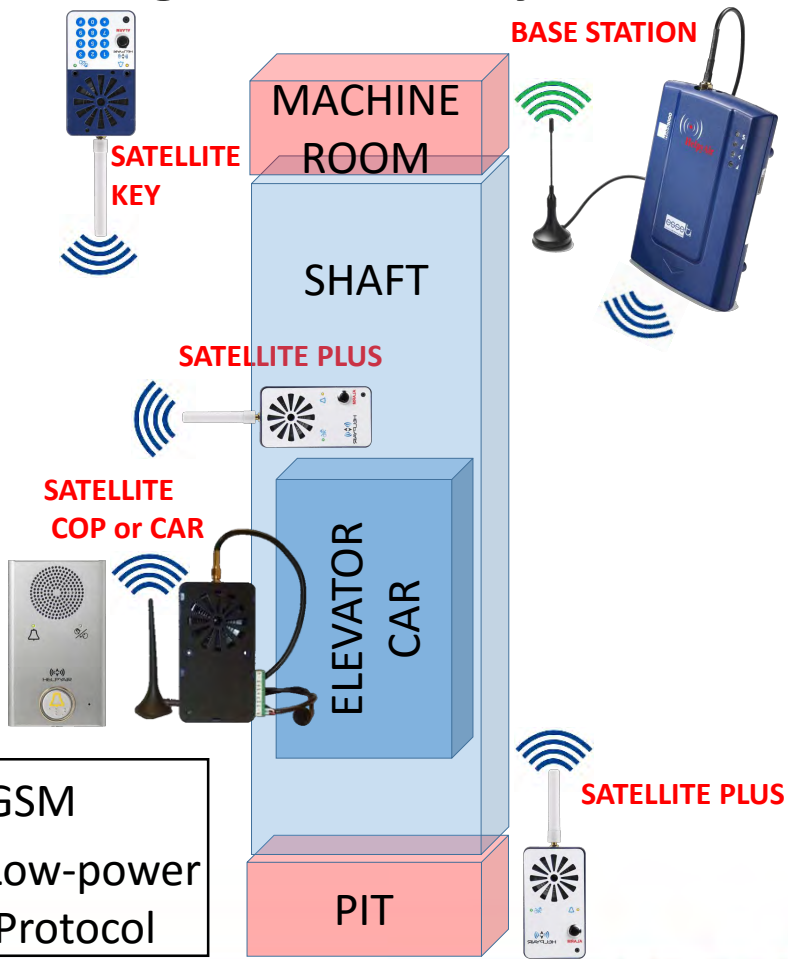

Compliant with:
EN 81-80
EN 81-28
EN 81-70

Mail: info@etluk.eu

HELPHYAIR
 Go Safe Go Wireless

Innovating autodialer system for lifts: - all satellites are wireless, - base station has built-in GSM module

GSM Low-power Prot.

P100 protocol

SATELLITE COP
(LIFT)

SATELLITE CAR
(LIFT)

BASE STATION
(MACHINE ROOM)

SATELLITE KEY
(MACHINE ROOM)

SATELLITE PLUS
(TOC - PIT)

Helpy Air is the interference-free and mistake-proof solution suitable for any type of lift. Up to 9 satellites are supported using a single SIM

Mail: info@etluk.eu

HELPHYAIR
Go Safe Go Wireless

Innovating autodialer system for lifts, - completely wireless

- **BASE STATION:** autodialer + GSM gateway
- **Full wireless solution**, the fastest installation ever!
- **Self-powered system** or external adapter to AC sockets
- Enhanced self-diagnosis system with automatic report
- OTA firmware and voice prompts update
- Up to 9 satellites with a single base station

Use E-stant software to easily program the alarm system

Firmware Update

Scan the QR-code to send the configuration by SMS

Voice prompts playback

Use E-stant with other Esse-ti products