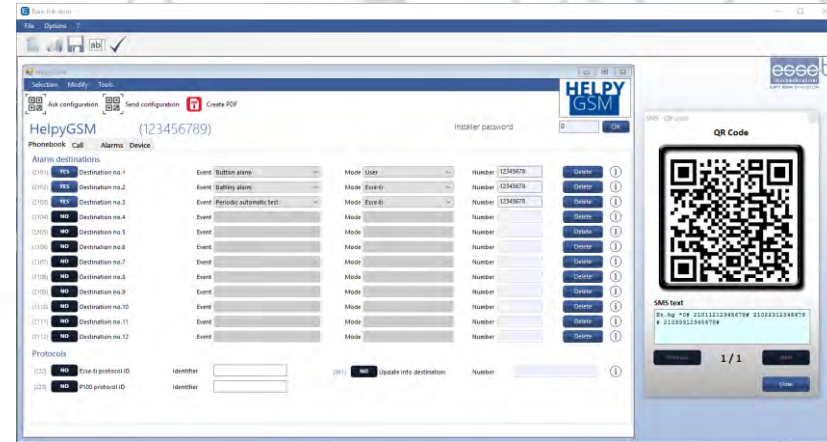

Mail: info@etluk.eu

HELPHYAIR
Go Safe Go Wireless

Innovating autodialer system for lifts, - completely wireless

- **BASE STATION:** autodialer + GSM gateway
- **Full wireless solution**, the fastest installation ever!
- **Self-powered system** or external adapter to AC sockets
- Enhanced self-diagnosis system with automatic report
- OTA firmware and voice prompts update
- Up to 9 satellites with a single base station

Use E-stant software to easily program the alarm system

Firmware Update

Scan the QR-code to send the configuration by SMS

Voice prompts playback

Use E-stant with other Esse-ti products