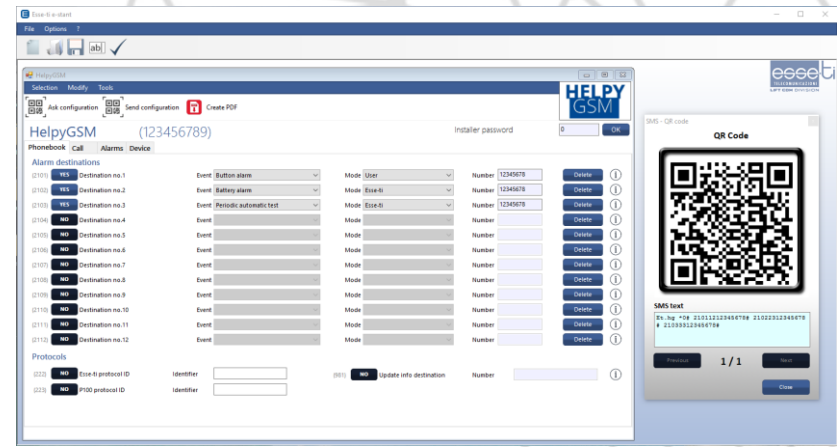

GSM Low-power Prot.

P100 protocol

SATELLITE COP
(LIFT)

SATELLITE CAR
(LIFT)

BASE STATION
(MACHINE ROOM)

SATELLITE KEY
(MACHINE ROOM)

SATELLITE PLUS
(TOC - PIT)

Helpy Air is the interference-free and mistake-proof solution suitable for any type of lift. Up to 9 satellites are supported using a single SIM

Use E-stant software to easily program the alarm system

Firmware Update

Scan the QR-code to send the configuration by SMS

Voice prompts playback

Use E-stant with other Esse-ti products