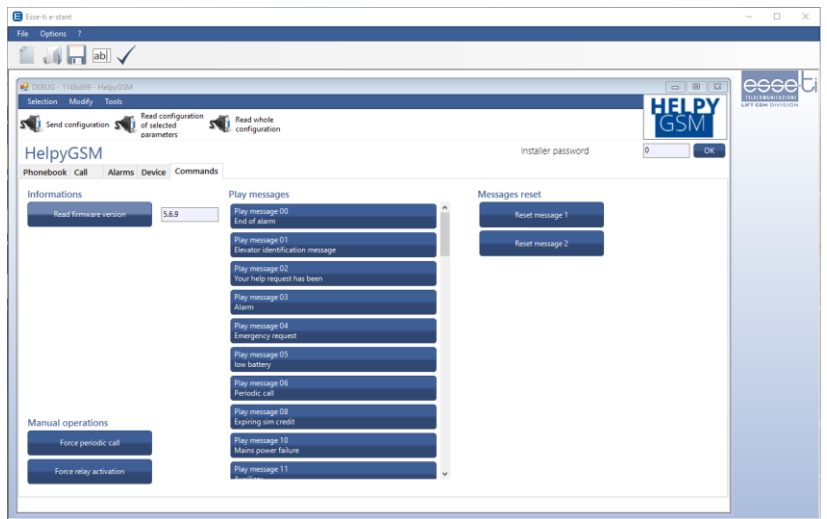

GSM Low-power Prot.

P100 protocol

SATELLITE COP
(LIFT)

SATELLITE CAR
(LIFT)

BASE STATION
(MACHINE ROOM)

SATELLITE KEY
(MACHINE ROOM)

SATELLITE PLUS
(TOC - PIT)

Helpy Air is the interference-free and mistake-proof solution suitable for any type of lift. Up to 9 satellites are supported using a single SIM

Use E-stant software to easily program the alarm system

Firmware Update

Scan the QR-code to send the configuration by SMS

Voice prompts playback

Use E-stant with other Esse-ti products