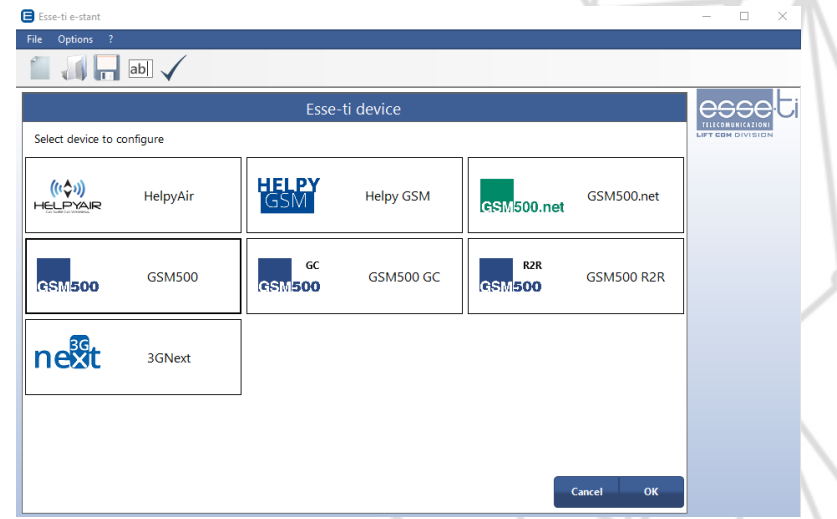

GSM Low-power Prot.

P100 protocol

SATELLITE COP
(LIFT)

SATELLITE CAR
(LIFT)

BASE STATION
(MACHINE ROOM)

SATELLITE KEY
(MACHINE ROOM)

SATELLITE PLUS
(TOC - PIT)

Helpy Air is the interference-free and mistake-proof solution suitable for any type of lift. Up to 9 satellites are supported using a single SIM

Use E-stant software to easily program the alarm system

Firmware Update

Scan the QR-code to send the configuration by SMS

Voice prompts playback

Use E-stant with other Esse-ti products